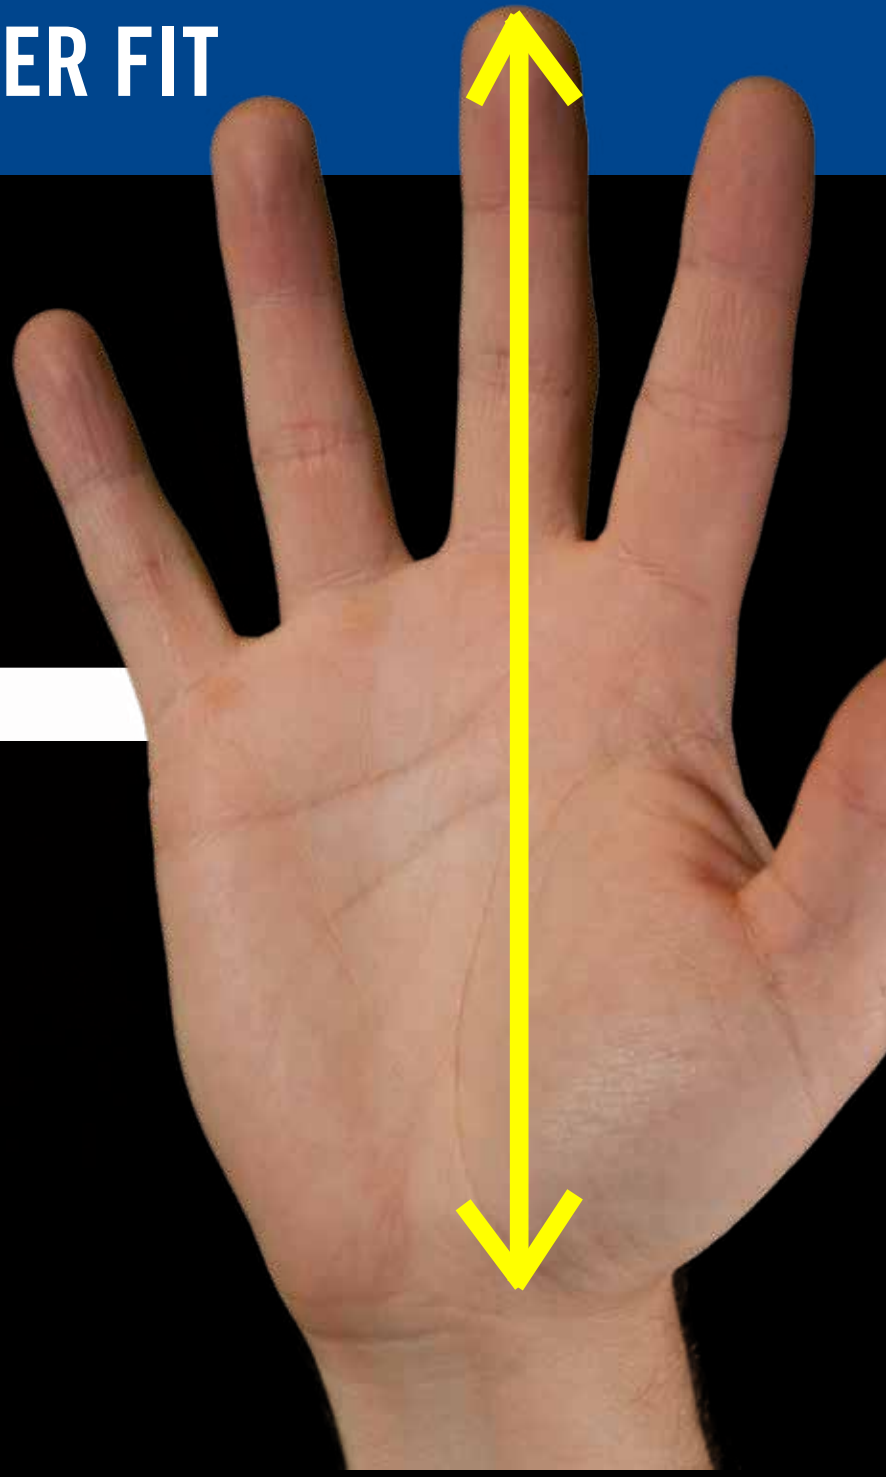

Sizing Chart

GETTING THE PROPER FIT

To determine your correct Robby's size, measure (in inches) from the base of your palm to the tip of your middle or longest finger. You should use your dominant hand, the right if you are right-handed, and left if you are left-handed.

Robby's Sizing Chart

<u>Hand size (inches)</u>	<u>Revs Size</u>
6 3/4 - 7"	Small
7 - 7 1/4"	Medium
7 1/4 - 7 3/4"	Large
7 3/4 - 8"	X-Large